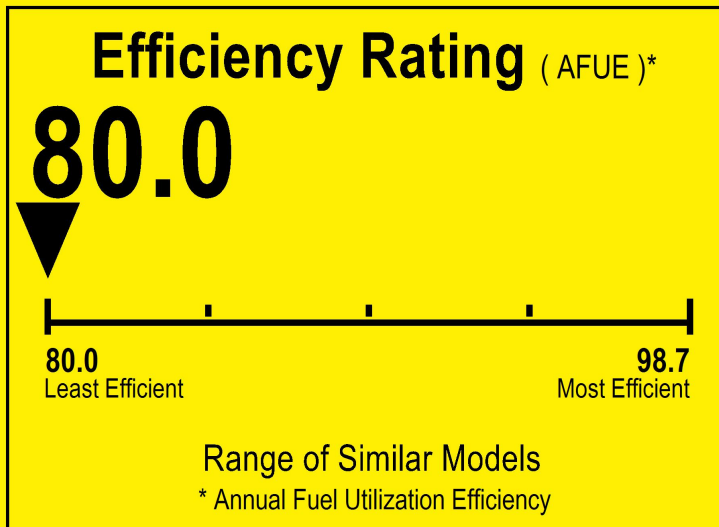

# ENERGYGUIDE

Furnace  
Non-Weatherized  
Natural Gas, Propane Gas

ROYALTON  
Model 80G1UH045AE12\*\*

For energy cost info, visit  
[productinfo.energy.gov](http://productinfo.energy.gov)