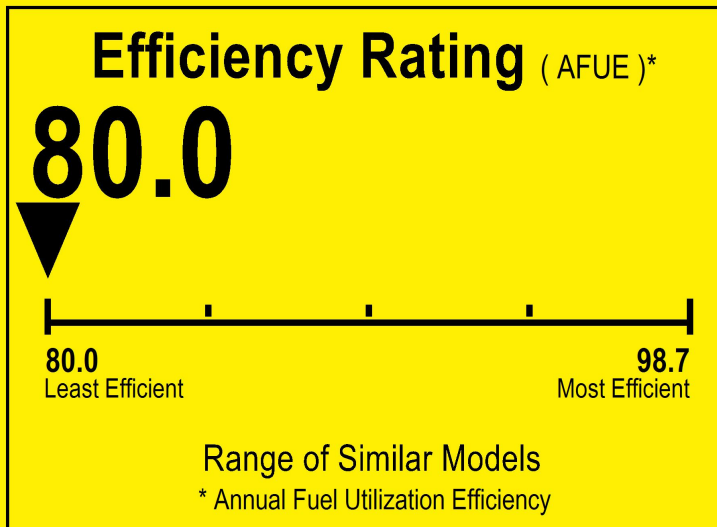

U.S. Government

Federal law prohibits removal of this label before consumer purchase.

ENERGYGUIDE

Furnace
Non-Weatherized
Natural Gas, Propane Gas

ROYALTON
Model 80G1UH070BE12**

For energy cost info, visit
productinfo.energy.gov