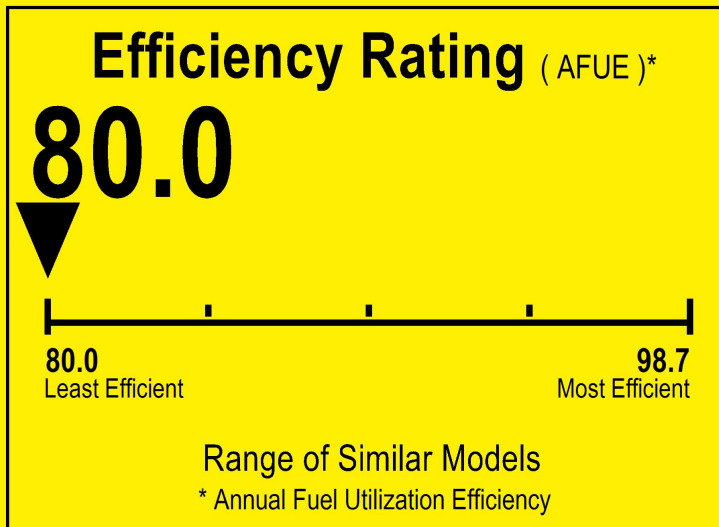

U.S. Government

Federal law prohibits removal of this label before consumer purchase.

ENERGYGUIDE

Furnace
Non-Weatherized
Natural Gas, Propane Gas

ROYALTON
Model 80G1UH090BE16**

For energy cost info, visit
productinfo.energy.gov