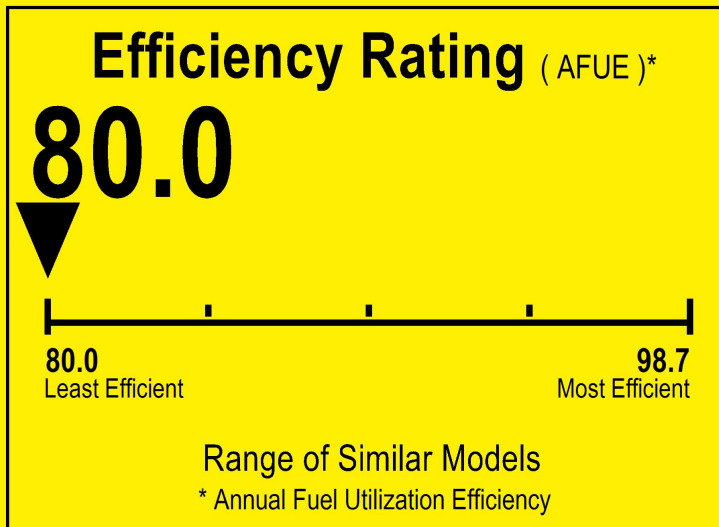

U.S. Government

Federal law prohibits removal of this label before consumer purchase.

ENERGYGUIDE

Furnace
Non-Weatherized
Natural Gas, Propane Gas

ROYALTON
Model 80G1UH090CE20**

For energy cost info, visit
productinfo.energy.gov