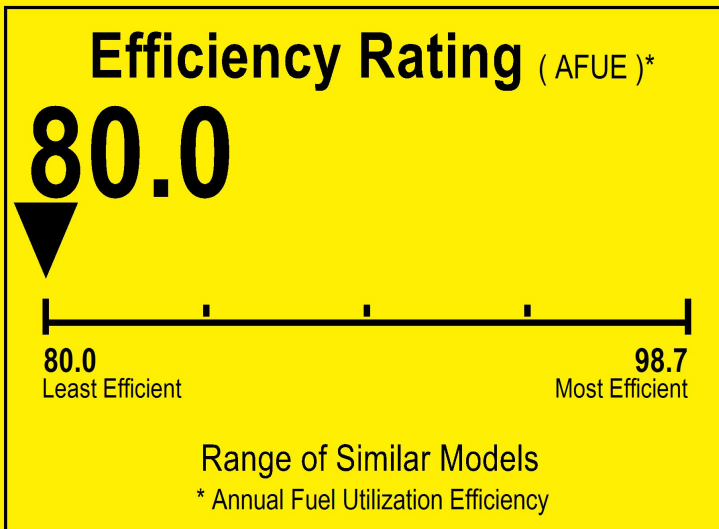

U.S. Government

Federal law prohibits removal of this label before consumer purchase.

ENERGYGUIDE

Furnace
Non-Weatherized
Natural Gas, Propane Gas

ROYALTON
Model 80G1UH135DP20-*

For energy cost info, visit
productinfo.energy.gov