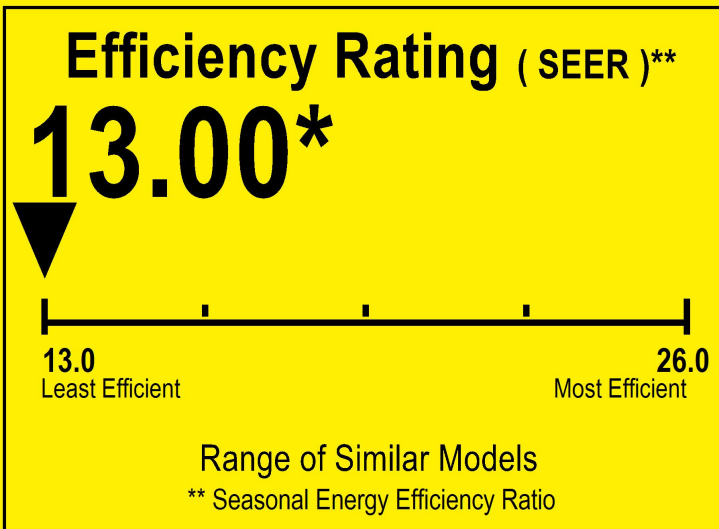

U.S. Government

Federal law prohibits removal of this label before consumer purchase.

ENERGYGUIDE

Central Air Conditioner
Cooling Only
Split System

ROYALTON
Model 4AC13*24P-10

For energy cost info, visit productinfo.energy.gov