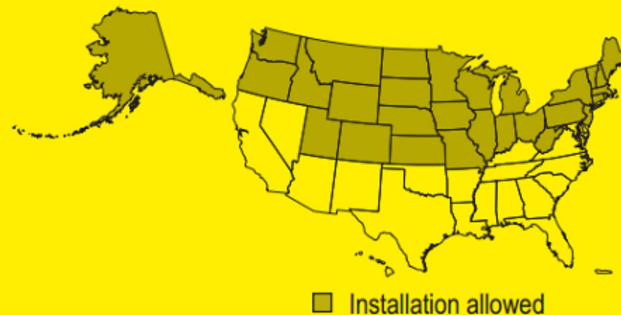

# ENERGYGUIDE

Central Air Conditioner  
Cooling Only  
Split System

ROYALTON  
Model 4AC13\*30P-10

For energy cost info, visit [productinfo.energy.gov](http://productinfo.energy.gov)

\* Your air conditioner's efficiency rating may be better depending on the coil your contractor installs.

## Notice

Federal law allows this unit to be installed **only in:**

AK, CO, CT, ID, IL, IA, IN, KS, MA, ME, MI, MN, MO, MT, ND, NE, NH, NJ, NY, OH, OR, PA, RI, SD, UT, VT, WA, WV, WI, WY, and U.S. territories.