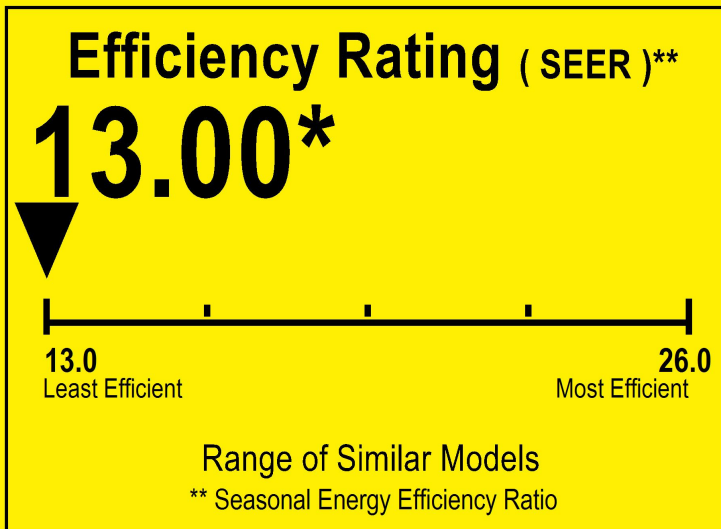

# ENERGYGUIDE

Central Air Conditioner  
Cooling Only  
Split System

ROYALTON  
Model 4AC13\*30P-10

For energy cost info, visit [productinfo.energy.gov](http://productinfo.energy.gov)

\* Your air conditioner's efficiency rating may be better depending on the coil your contractor installs.