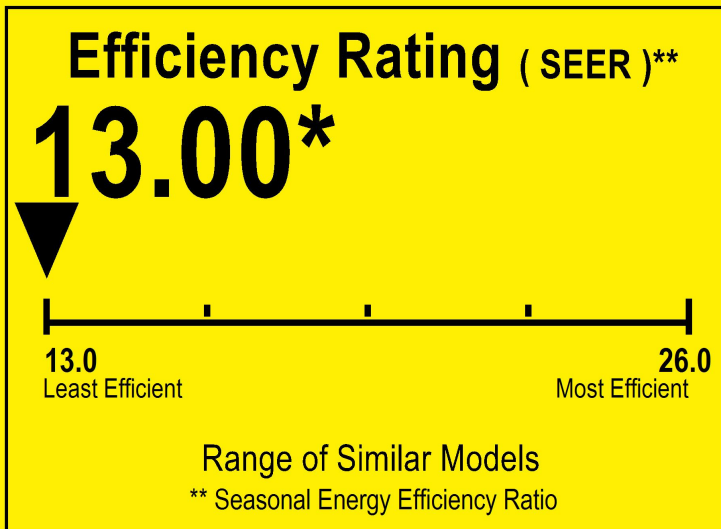

U.S. Government

Federal law prohibits removal of this label before consumer purchase.

ENERGYGUIDE

Central Air Conditioner
Cooling Only
Split System

ROYALTON
Model 4AC13*42P-10

For energy cost info, visit productinfo.energy.gov