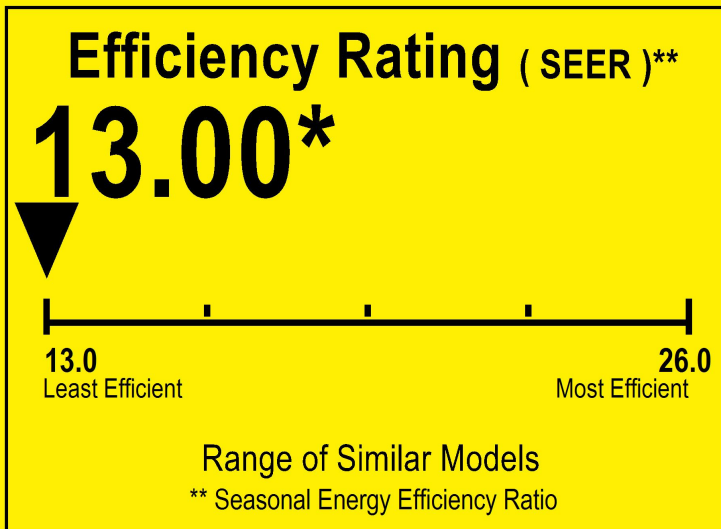

U.S. Government

Federal law prohibits removal of this label before consumer purchase.

ENERGYGUIDE

Central Air Conditioner
Cooling Only
Split System

ROYALTON
Model 4AC13*60P-10

For energy cost info, visit productinfo.energy.gov