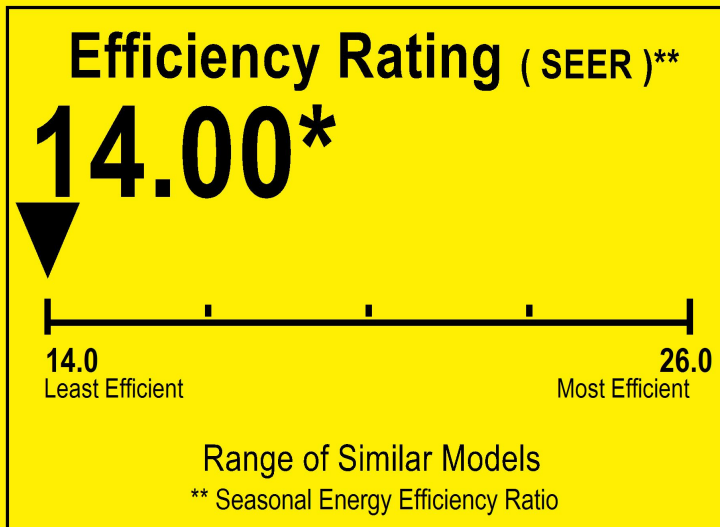

# ENERGYGUIDE

Central Air Conditioner  
Cooling Only  
Split System

ROYALTON  
Model 4AC16L18P-50

For energy cost info, visit  
[productinfo.energy.gov](http://productinfo.energy.gov)

\* Your air conditioner's efficiency rating may be better depending on the coil your contractor installs.