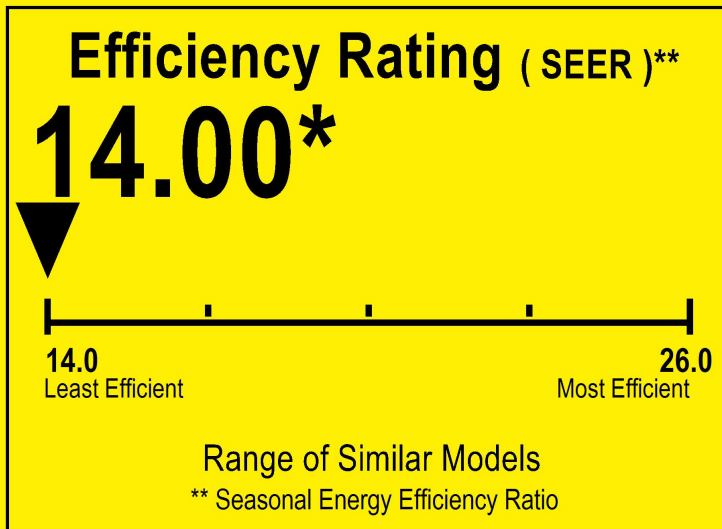

# ENERGYGUIDE

Central Air Conditioner  
Cooling Only  
Split System

ROYALTON  
Model 4AC16L30P-50

For energy cost info, visit  
[productinfo.energy.gov](http://productinfo.energy.gov)

\* Your air conditioner's efficiency rating may be better depending on the coil your contractor installs.