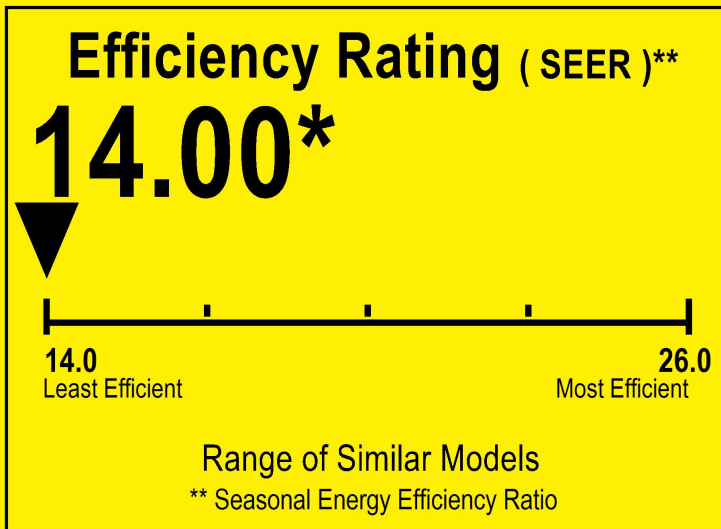

U.S. Government

Federal law prohibits removal of this label before consumer purchase.

ENERGYGUIDE

Central Air Conditioner
Cooling Only
Split System

ROYALTON
Model 4AC16L42P-50

For energy cost info, visit
productinfo.energy.gov

* Your air conditioner's efficiency rating may be better depending on the coil your contractor installs.

Notice

Federal law allow this unit to be installed in all U.S. states and territories.

Energy Efficiency Ratio(EER): The installed system's minimum EER is 12.20.