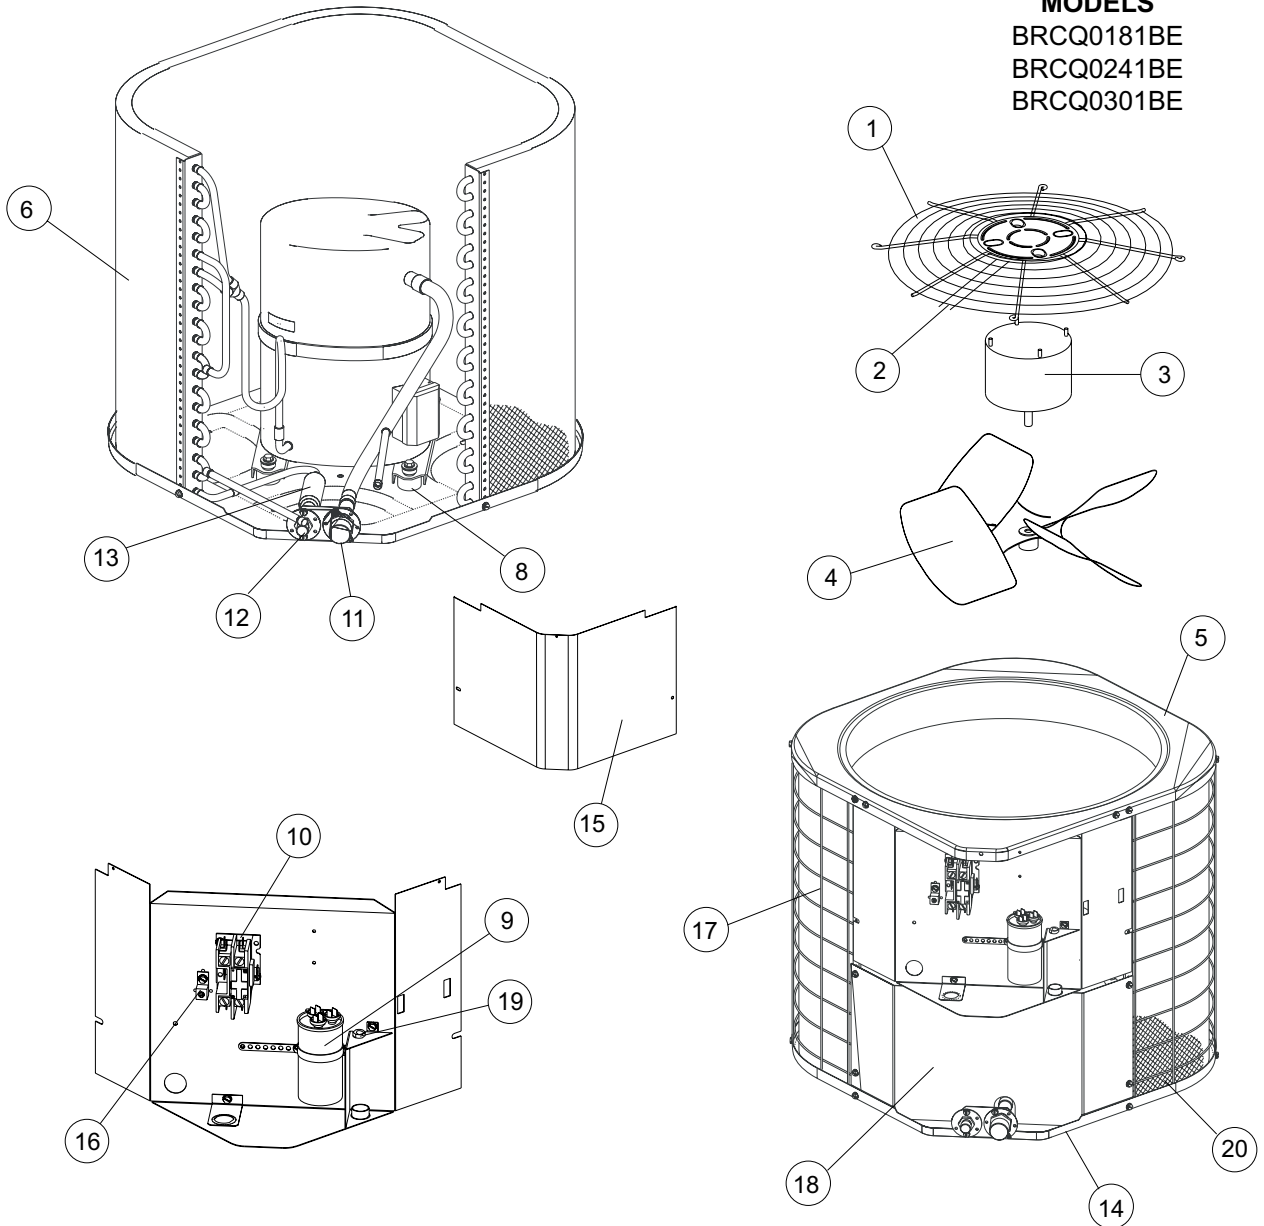

www.Source1Parts.com

HVAC SERVICE PARTS

BRCQ SERIES - 10 SEER - MINI CUBE SPLIT AIR CONDITIONER

Supersedes:035-16417-001 Rev. D (0104)

035-16417-001 Rev. E (0304)

1 of 2

MODELS

BRCQ0181BE

BRCQ0241BE

BRCQ0301BE

Models 18, 24, and 30

ITEM	DESCRIPTION	BRCQ0181BE	BRCQ0241BE	BRCQ0301BE
1	Fan Guard	026-37318-018	026-37318-018	026-37318-018
2	Wireway	028-14701-000	028-14701-000	028-14701-000
3	Fan Motor	024-31980-000	024-31979-000	024-31979-000
4	Fan Blade 17.5" Diameter	026-37314-000	026-37315-000	026-37315-000
5	Top	073-23407-002	073-23407-002	073-23407-002
6	Outdoor Coil Assembly	373-23402-118	373-23402-124	373-23402-130
7++	Compressor	015-03426-004	015-03430-004	015-02716-004
8	Compressor Mount (Pkg. of 4)	9435-1081	9435-1081	9435-1081
9	Dual Capacitor (30/5 MFD) Dual Capacitor (35/5 MFD)	024-24778-000 ----	024-24778-000 ---	--- 024-25859-000
10	Contactors (30 amp)	024-27531-000	024-27531-000	024-27531-000
11	Base Valve (3/4")	025-37358-000	025-37358-000	025-37358-000
12	Base Valve (3/8")	025-37357-000	025-37357-000	025-37357-000
13	Filter Drier	029-22156-000	029-22156-000	029-22156-000
14	Base Pan	073-23407-001	073-23407-001	073-23407-001
15	Electrical Control Box Cover	073-23407-003	073-23407-003	073-23407-003
16	Ground Lug	025-21798-000	025-21798-000	025-21798-000
17	Coil Guard	373-23491-003	373-23491-003	373-23491-004
18	Blockoff Plate	073-23407-020	073-23407-020	073-23407-022
19	Strain Relief	025-09687-000	025-09687-000	025-09687-000
20	Wire Mesh Coil Guard (Hail Guard)	028-13386-000	028-13386-000	028-13387-000
21*	Wiring Diagram	035-16365-001	035-16365-001	035-16365-001
22*	Kit, Motor Mounting (Acorn Nuts)	363-90117-700	363-90117-700	363-90117-700
23*	Compressor Harness	025-31884-000	025-31884-000	025-31884-000
24*	Coupler, Reducing (3/4" x 5/8")	---	023-16885-000	---

NOTE: *Not Shown

New replacement parts shown in **bold** face type at the first printing of parts list dated 3/04.

Major components and suggested stocking items are shown with shaded item number.

"<" Across from row indicates a change in that row.

--- Not applicable to specified model.

++ Must be ordered with component #24.

Field Installed Accessories		
Model Number	Description	Used With
010-05980-000	Compressor Blanket	018, 024
2TD06700124	Outdoor Thermosat	All Models
2TD08700124BK	5 Min. Off-Cycle Time	All Model
2LA0670000224	Low Ambient Kit	All Model
2SA06702306	Hard Start Kit	018
2SA06706206	Hard Start Kit	024
2SA06703706	Hard Start Kit	030

TO ORDER AUTHORIZED FACTORY REPLACEMENT PARTS - Contact your Source1 HVAC Parts Distributor or visit our website at www.Source1Parts.com for a Distributor and Dealer listing.