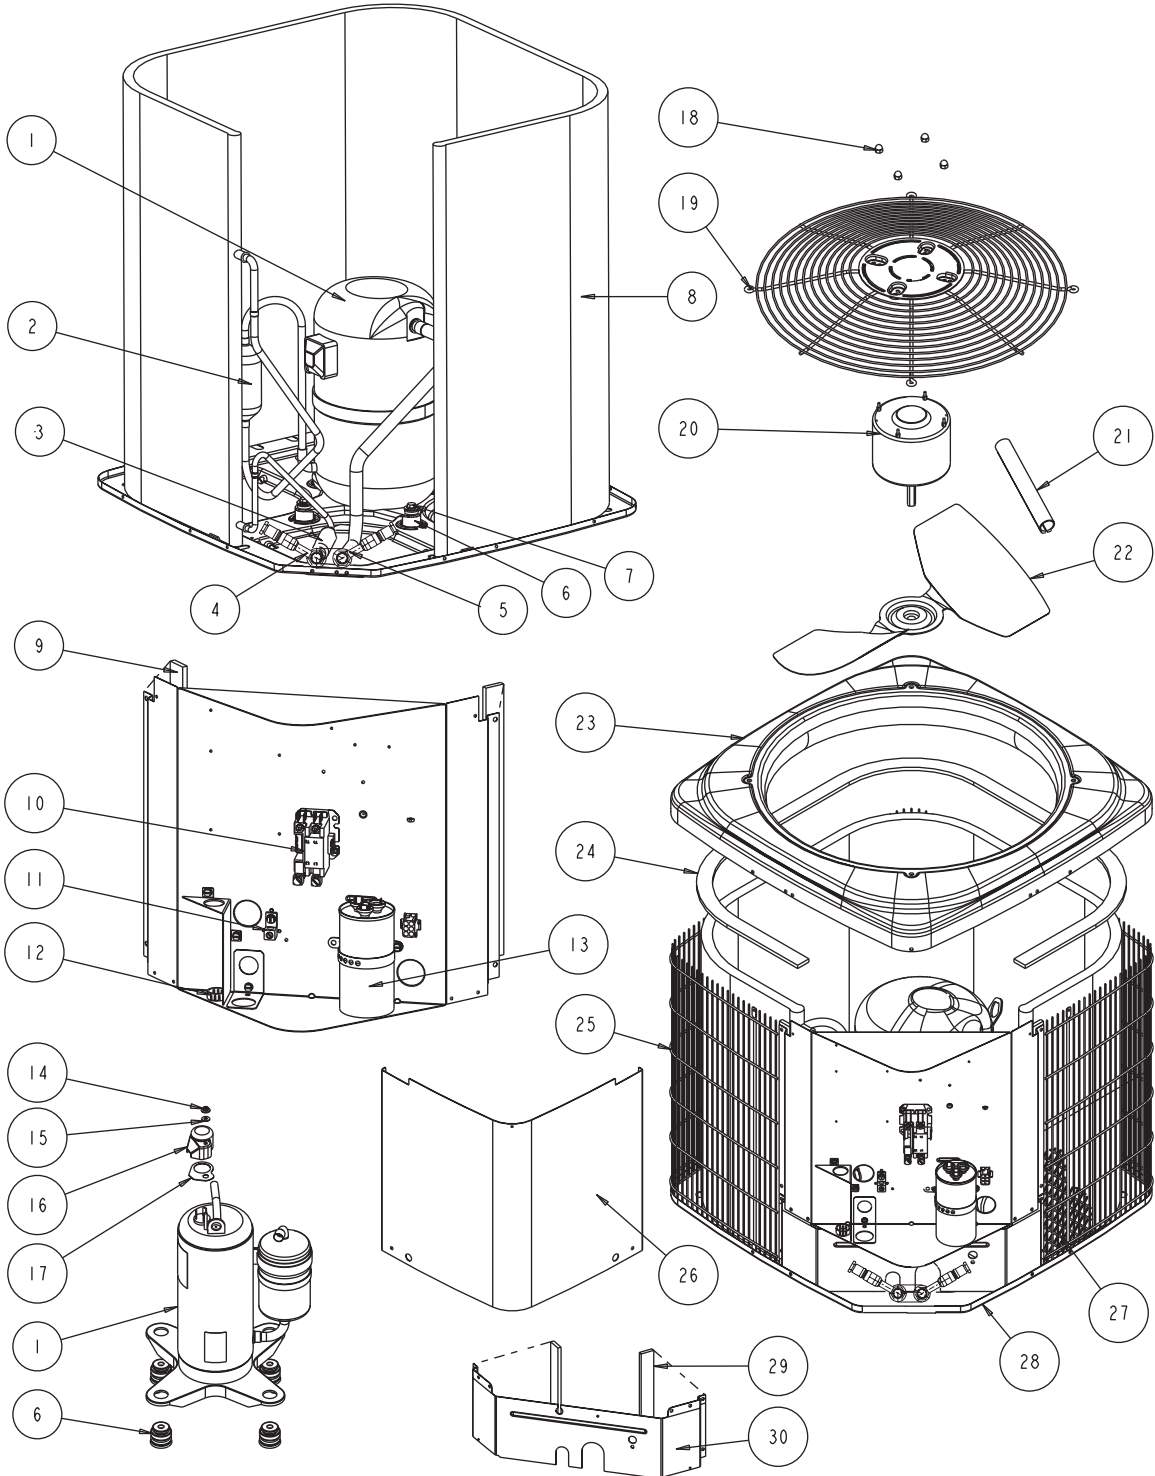

# CCGD SERIES - MICROCHANNEL 13 SEER QC AIR CONDITIONER - R22 (2ND GENERATION) (STYLE A)

HVAC SERVICE PARTS

Supersedes: Nothing

035-22036-001 Rev. A (0308)

1 of 4

ITEM	DESCRIPTION	CCGD24S21Q2A	CCGD30S21Q2A	CCGD36S21Q2A <
1	Compressor	S1-01503981007	S1-01503822001	S1-01503823001
2	Muffler	---	S1-02539847000	S1-02539847000
3	Filter Drier	S1-02922156000	S1-02922156000	S1-02922156000
4	QC Base Valve (3/8") (Liquid)	S1-3924-3021	S1-3924-3021	S1-3924-3021
5	QC Base Valve (3/4") (Suction)	S1-3924-3051	S1-3924-3051	S1-3924-3051
6	Compressor Mount (Pkg. of 4)	S1-02813397000	S1-9435-1081	S1-9435-1081
7	Compressor Bolt (4 Req'd)	S1-1048-0033	S1-1048-0033	S1-1048-0033
8	Outdoor Coil Assembly	S1-37323897004	S1-37323897002	S1-37323897005
9	Foam Strips, Control Box (2 Req'd)	S1-02815490000	S1-02815490000	S1-02815490000
10	Contactora (30 amp)	S1-02427531000	S1-02427531000	S1-02427531000
11	Lug, Ground	S1-02521798000	S1-02521798000	S1-02521798000
12	Relief, Strain	S1-02522638000	S1-02522638000	S1-02522638000
13	Dual Capacitor (45/5 MFD)	S1-02425895000	---	---
	Dual Capacitor (30/5 MFD)	---	S1-02424778000	---
	Dual Capacitor (40/5 MFD)	---	---	S1-02425893000
14	Hex Nut, Flange	S1-02118373000	---	---
15	Gasket, Flange Nut	S1-02814700000	---	---
16	Cover, Terminal	S1-02815233000	---	---
17	Gasket, Terminal Cover	S1-02815234000	---	---
18	Kit, Motor Mounting (Acorn Nuts)	S1-36390117700	S1-36390117700	S1-36390117700
19	Guard, Fan	S1-02642484000	S1-02642484000	S1-02642484000
20	Motor, Fan	S1-02435328000	S1-02435328000	S1-02426020000
21	Wireway	S1-02815485000	S1-02815485000	S1-02815485000
22	Blade, Fan	S1-02637315000	S1-02637315000	S1-02634092000
23	Top	S1-07323893001	S1-07323893001	S1-07323893001
24	Foam, Outdoor Coil	S1-02815488000	S1-02815488000	S1-02815488000
25	Guard, Coil	S1-37327821004	S1-37327821006	S1-37327821008
26	Cover, Control Box	S1-07323895001	S1-07323895001	S1-07323895001
27	Coil Guard, Plastic Mesh	S1-02642492000	S1-02642486000	S1-02642493000
28	Pan, Base	S1-07323894001	S1-07323894001	S1-07323894001
29	Foam Strips, Blockoff (2 Req'd)	S1-02815493000	S1-02815522000	S1-02815523000
30	Panel, Blockoff	S1-07323898002	S1-07323898003	S1-07327832002
31*	Orifice (.059)	S1-02919387010	---	---
	Orifice (.061)	S1-02919387003	---	---
	Orifice (.065)	---	S1-02919387011	---
	Orifice (.065)	---	---	S1-02919387005
32*	Bezel Plate	S1-02815487000	S1-02815487000	S1-02815487000
33*	Harness, Main Wiring	S1-37320055004	S1-37320055004	S1-37320055004
34*	Harness, Compressor	---	S1-02531884000	S1-02531884000
35*	Wiring Diagram	167242	167242	167242
36*	Compressor Blanket	S1-01006758000	---	---
37*	Rubber Mount, Coil	S1-02815500000	S1-02815500000	S1-02815500000