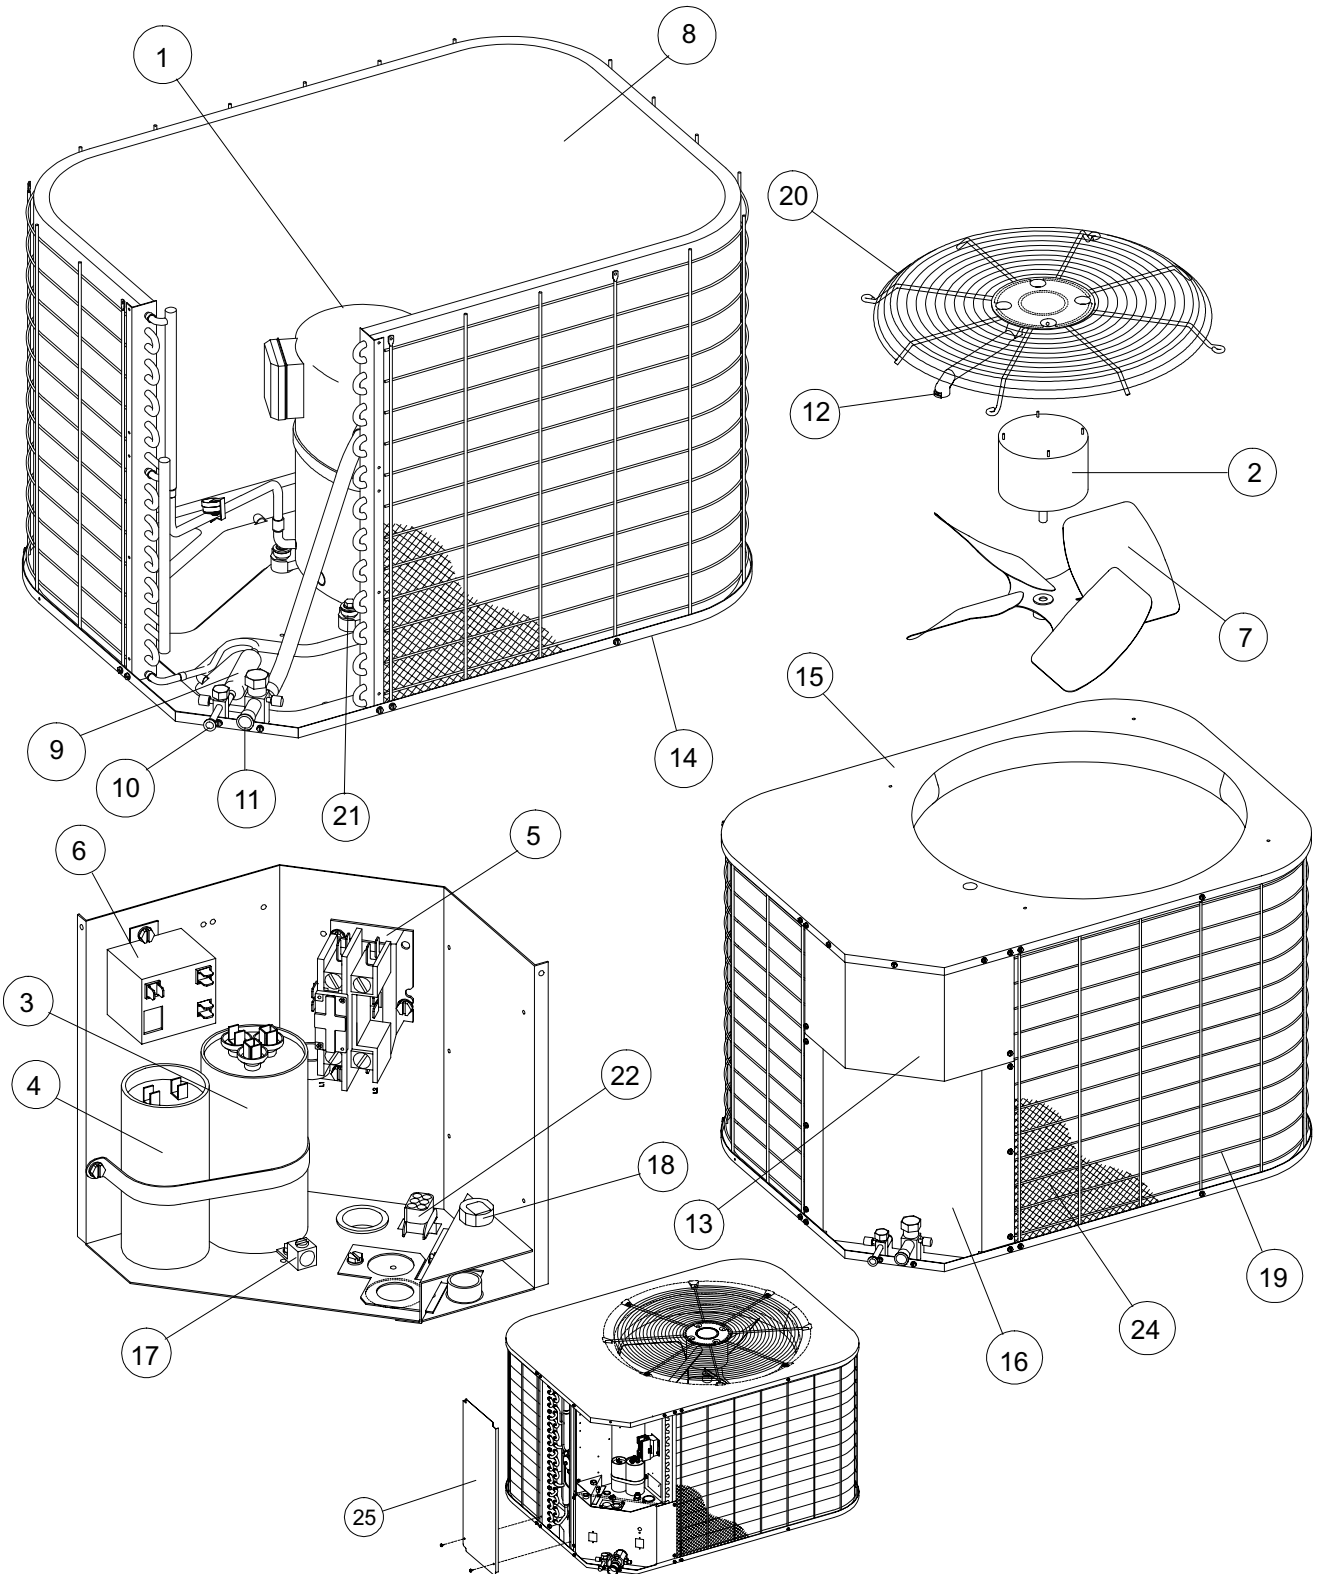

www.Source1Parts.com

ERCQ SERIES, 13 SEER X3 (QC) AIR CONDITIONER (STYLE A)

HVAC SERVICE PARTS

Supersedes:035-21136-001 Rev. D (0507)

035-21136-001 Rev. E (0907)

1 of 4

ITEM	DESCRIPTION	ERCQ0241BBA	ERCQ0301BBA	ERCQ0361BBA
1	Compressor, Hermetic	015-03428-004	015-03806-001	015-03807-001
1A*	Compressor Plug Harness	025-31884-000	025-31884-000	025-31884-000
2	Motor, Direct Drive Fan (See Special Note)	024-26029-000	024-27596-000	024-27596-000
3	Capacitor, Run (30/5) [RC	024-24778-000	024-24778-000	---
	Capacitor, Run (40/5) [RC	---	---	024-25893-000
4*	Capacitor, Start	024-25062-000	---	---
5	Contact, Electrical (30 Amp) [M]	024-27531-000	024-27531-000	024-27531-000
6*	Relay, Start	024-25916-000	---	---
7	Blade, Fan (22) (See Special Note)	026-34097-000	026-34593-000	026-34094-000
8	Coil, Outdoor	373-19800-004	373-23816-003	373-23782-001
9	Drier, Filter	029-22156-000	029-22156-000	029-22156-000
10	Valve, Liquid (3/8")	3924-3021	3924-3021	3924-3021
11	Valve, Suction (3/4")	3924-3051	3924-3051	---
	Valve, Suction (7/8")	---	---	3948-3051
12	Wireway	028-13216-001	028-13216-001	028-13216-001
13	Cover, Electrical Box	073-20018-001	073-20018-001	073-20018-001
14	Pan, Base	073-20004-801	073-20004-801	073-20004-801
15	Panel, Top	073-20042-801	073-20042-801	073-20042-801
16	Plate, Blockoff	073-20002-801	073-20002-801	073-20002-801
17	Lug, Ground	025-21798-000	025-21798-000	025-21798-000
18	Relief, Strain	025-09687-000	025-09687-000	025-09687-000
19	Guard, Coil	373-23707-001	373-23707-001	373-23707-001
20	Guard, Fan	026-35511-822	026-35511-822	026-35511-822
21	Mount, Cushion (4 Req'd)	9435-1081	9435-1081	9435-1081
22	Plug, Electrical	025-33306-006	025-33306-006	025-33306-006
23*	Diagram, Wiring	035-15861-501	035-15861-501	035-15861-501
24	Coil Guard, Plastic Mesh	028-14728-000	028-14728-000	028-14728-000
25	Panel, Filler	---	---	---
26*	Kit, Acorn Nut	363-90117-700	363-90117-700	363-90117-700
27*	Harness, Wiring	---	373-20055-004	373-20055-004
28*	Check Valve w/Muffler	---	---	022-09277-000
29*	Bezel/Logo	373-23701-001	373-23701-001	373-23701-001

NOTE: *Not Shown

New replacement parts shown in **bold** face type at the first printing of parts list dated 9/07.

Major components and suggested stocking items are shown with shaded item number.

"<" Across from row indicates a change in that row.

--- Not applicable to specified model.

SPECIAL NOTE: Early manufactured ERCQ0361BBA models had a different fan motor and fan blade than what is listed above. Please do not mismatch the fan motor and fan blade from early and later versions of this unit. The part numbers listed above are a 1/4 HP motor and the fan blade has three blades. Older units used motor 024-26029-000 (1/12 Hp) and had a two bladed fan blade (026-34097-000).