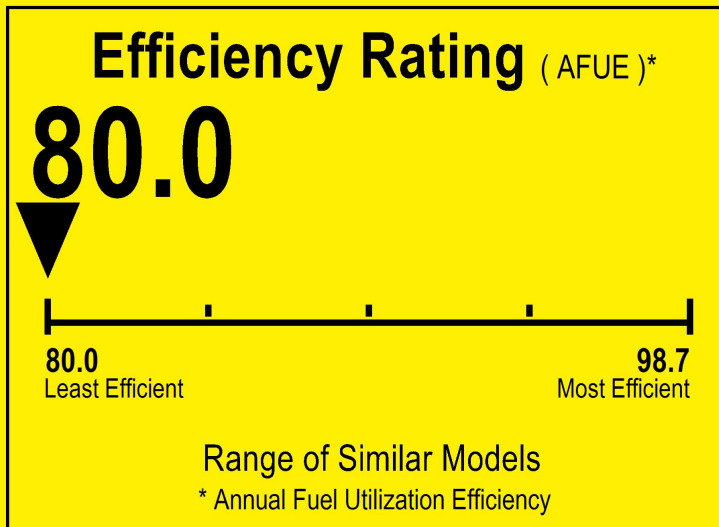

# ENERGYGUIDE

Furnace  
Non-Weatherized  
Natural Gas, Propane Gas

ROYALTON  
Model 80G1DF045AE12\*\*

For energy cost info, visit  
[productinfo.energy.gov](http://productinfo.energy.gov)