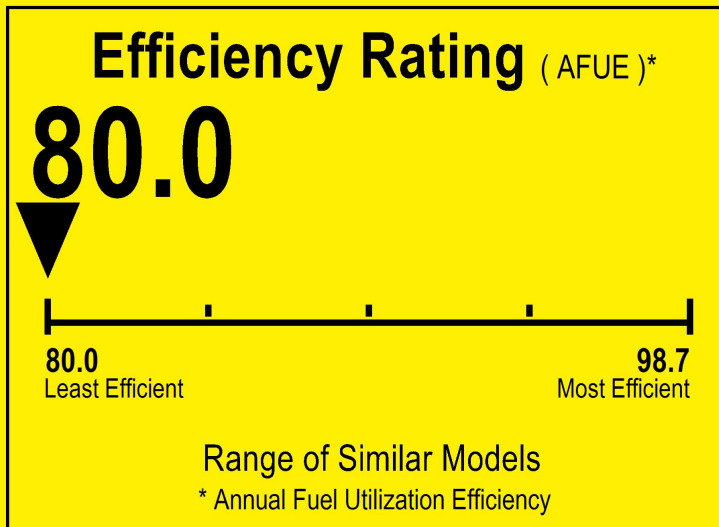

# ENERGYGUIDE

Furnace  
Non-Weatherized  
Natural Gas, Propane Gas

ROYALTON  
Model 80G1DF070BE12\*\*

For energy cost info, visit  
[productinfo.energy.gov](http://productinfo.energy.gov)