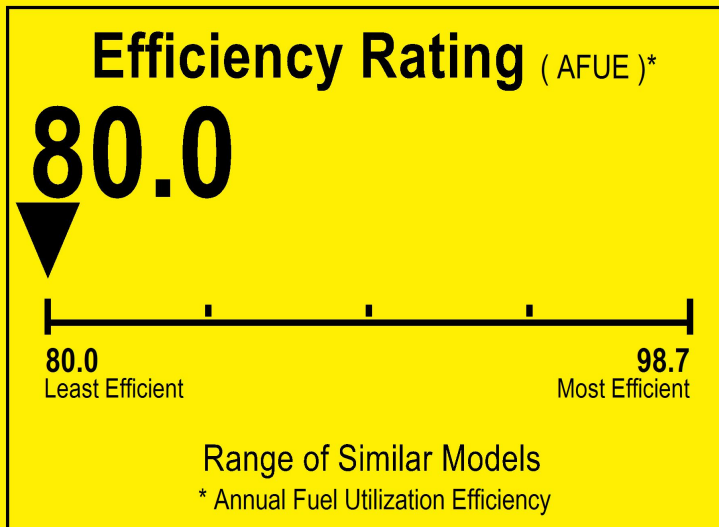

U.S. Government

Federal law prohibits removal of this label before consumer purchase.

ENERGYGUIDE

Furnace
Non-Weatherized
Natural Gas, Propane Gas

ROYALTON
Model 80G1DF090BE16**

For energy cost info, visit
productinfo.energy.gov