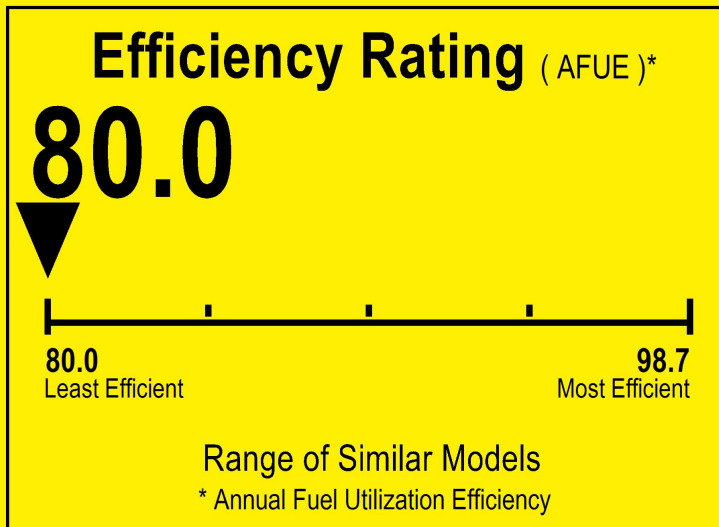

U.S. Government

Federal law prohibits removal of this label before consumer purchase.

ENERGYGUIDE

Furnace
Non-Weatherized
Natural Gas, Propane Gas

ROYALTON
Model 80G1DF110CE20**

For energy cost info, visit
productinfo.energy.gov