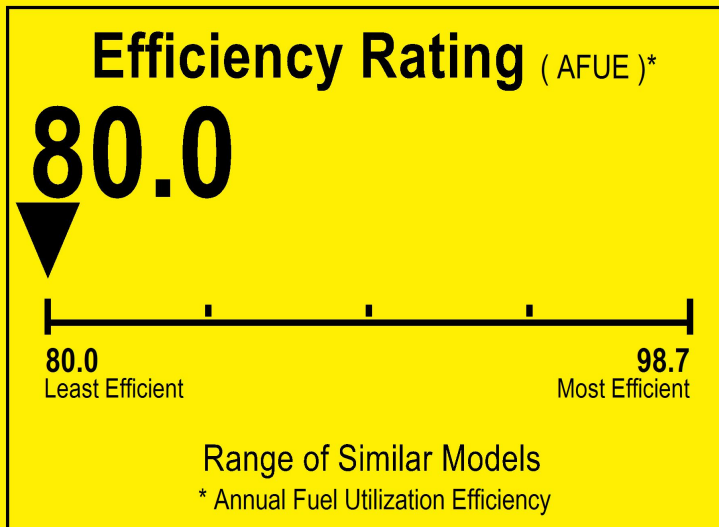

# ENERGYGUIDE

Furnace  
Non-Weatherized  
Natural Gas, Propane Gas

ROYALTON  
Model 80G1UH110CE20\*\*

For energy cost info, visit  
[productinfo.energy.gov](http://productinfo.energy.gov)