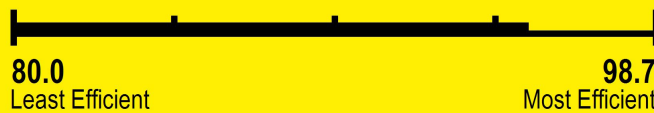

# ENERGYGUIDE

Furnace  
Non-Weatherized  
Natural Gas, Propane Gas

ROYALTON  
Model 95G2UH045BV12-\*

Efficiency Rating (AFUE)\*

95.0

Range of Similar Models  
\* Annual Fuel Utilization Efficiency

For energy cost info, visit  
[productinfo.energy.gov](http://productinfo.energy.gov)