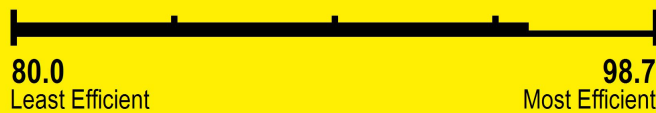

U.S. Government

Federal law prohibits removal of this label before consumer purchase.

ENERGYGUIDE

Furnace
Non-Weatherized
Natural Gas, Propane Gas

ROYALTON
Model 95G2UH070BV12-*

Efficiency Rating (AFUE)*

95.0