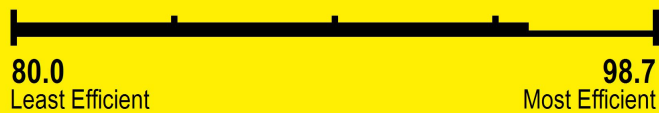

U.S. Government

Federal law prohibits removal of this label before consumer purchase.

ENERGYGUIDE

Furnace
Non-Weatherized
Natural Gas, Propane Gas

ROYALTON
Model 95G2UH135DV20-*

Efficiency Rating (AFUE)*

95.0