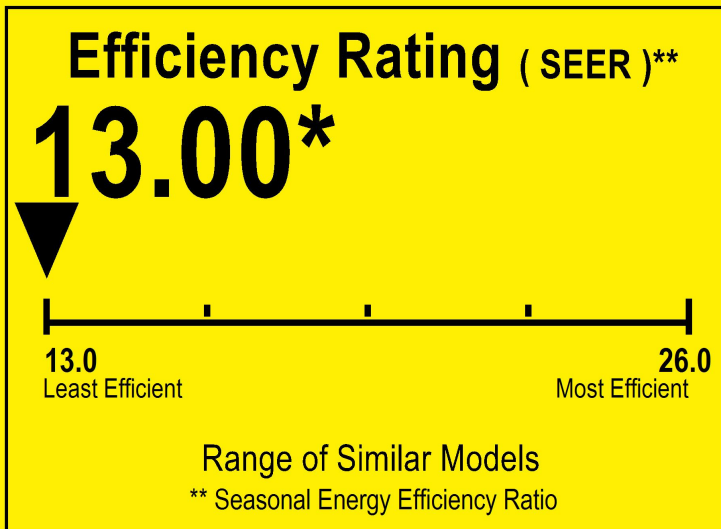

U.S. Government

Federal law prohibits removal of this label before consumer purchase.

ENERGYGUIDE

Central Air Conditioner
Cooling Only
Split System

ROYALTON
Model 4AC13*24P-10

For energy cost info, visit productinfo.energy.gov