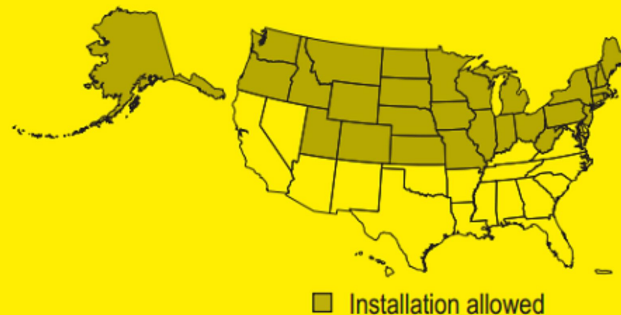

# ENERGYGUIDE

Central Air Conditioner  
Cooling Only  
Split System

ROYALTON  
Model 4AC13\*36P-10

For energy cost info, visit [productinfo.energy.gov](http://productinfo.energy.gov)

\* Your air conditioner's efficiency rating may be better depending on the coil your contractor installs.

## Notice

Federal law allows this unit to be installed **only in:**

AK, CO, CT, ID, IL, IA, IN, KS, MA, ME, MI, MN, MO, MT, ND, NE, NH, NJ, NY, OH, OR, PA, RI, SD, UT, VT, WA, WV, WI, WY, and U.S. territories.