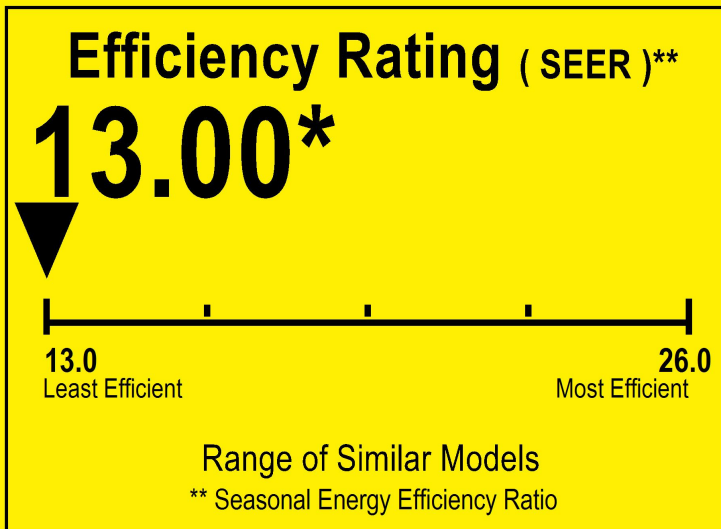

# ENERGYGUIDE

Central Air Conditioner  
Cooling Only  
Split System

ROYALTON  
Model 4AC13\*36P-10

For energy cost info, visit [productinfo.energy.gov](http://productinfo.energy.gov)

\* Your air conditioner's efficiency rating may be better depending on the coil your contractor installs.