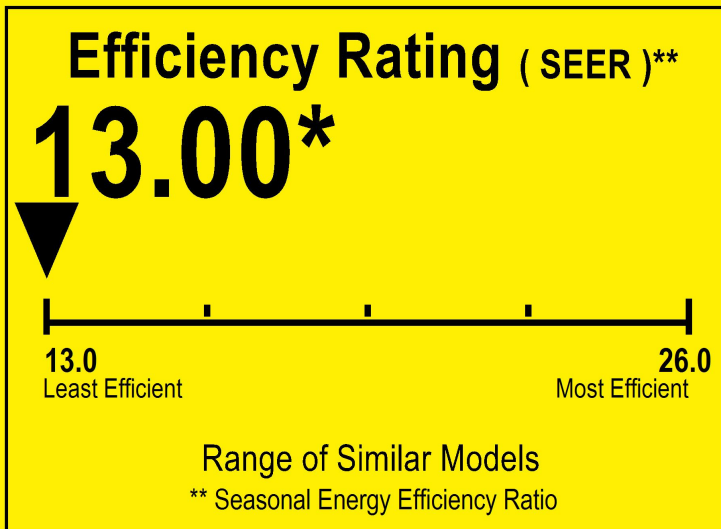

U.S. Government

Federal law prohibits removal of this label before consumer purchase.

ENERGYGUIDE

Central Air Conditioner
Cooling Only
Split System

ROYALTON
Model 4AC13*48P-10

For energy cost info, visit productinfo.energy.gov