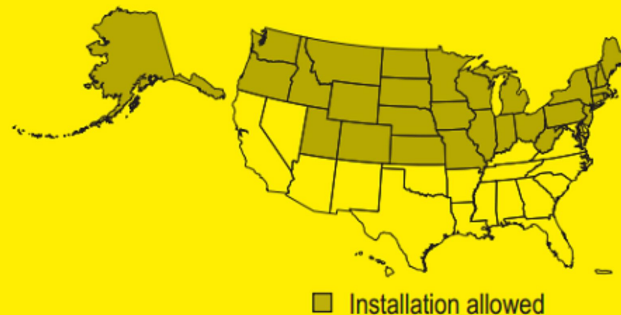

U.S. Government

Federal law prohibits removal of this label before consumer purchase.

ENERGYGUIDE

Central Air Conditioner
Cooling Only
Split System

ROYALTON
Model 4AC13*48P-10

For energy cost info, visit productinfo.energy.gov

* Your air conditioner's efficiency rating may be better depending on the coil your contractor installs.

Notice

Federal law allows this unit to be installed **only in:**

AK, CO, CT, ID, IL, IA, IN, KS, MA, ME, MI, MN, MO, MT, ND, NE, NH, NJ, NY, OH, OR, PA, RI, SD, UT, VT, WA, WV, WI, WY, and U.S. territories.