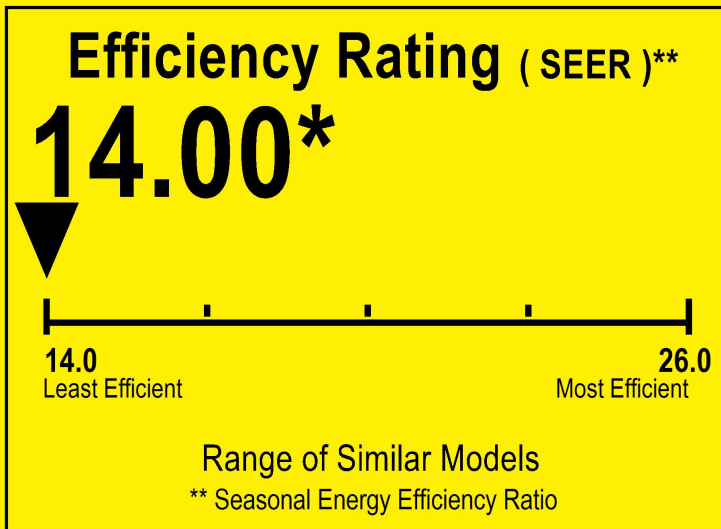

U.S. Government

Federal law prohibits removal of this label before consumer purchase.

ENERGYGUIDE

Central Air Conditioner
Cooling Only
Split System

ROYALTON
Model 4AC16L24P-50

For energy cost info, visit
productinfo.energy.gov

* Your air conditioner's efficiency rating may be better depending on the coil your contractor installs.

Notice

Federal law allow this unit to be installed in all U.S. states and territories.

Energy Efficiency Ratio(EER): The installed system's minimum EER is 12.20.