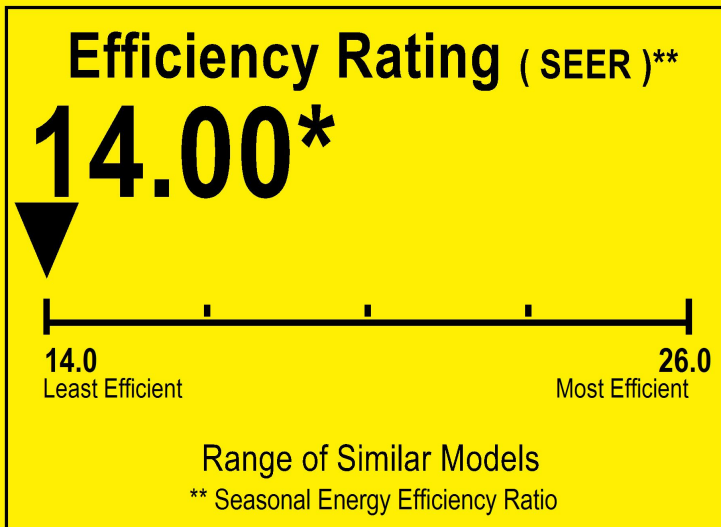

U.S. Government

Federal law prohibits removal of this label before consumer purchase.

ENERGYGUIDE

Central Air Conditioner
Cooling Only
Split System

ROYALTON
Model 4AC16L36P-50A

For energy cost info, visit
productinfo.energy.gov

* Your air conditioner's efficiency rating may be better depending on the coil your contractor installs.

Notice

Federal law allow this unit to be installed in all U.S. states and territories.

Energy Efficiency Ratio(EER): The installed system's minimum EER is 12.20.