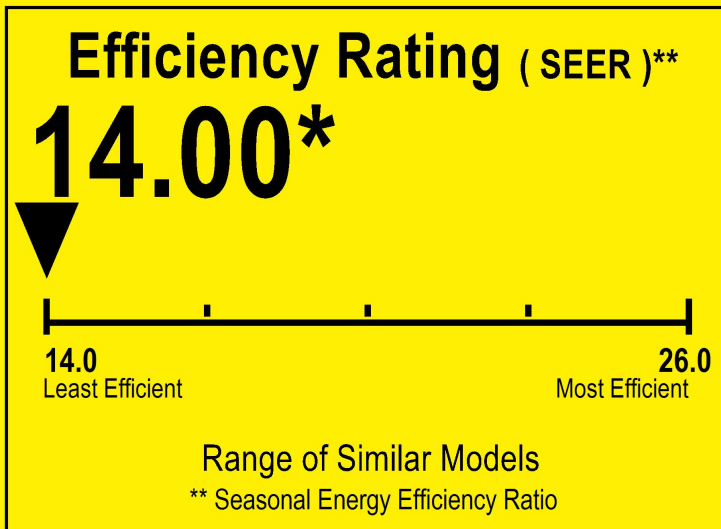

U.S. Government

Federal law prohibits removal of this label before consumer purchase.

ENERGYGUIDE

Central Air Conditioner
Cooling Only
Split System

ROYALTON
Model 4AC16L48P-50

For energy cost info, visit
productinfo.energy.gov

* Your air conditioner's efficiency rating may be better depending on the coil your contractor installs.

Notice

Federal law allow this unit to be installed in all U.S. states and territories.

Energy Efficiency Ratio(EER): The installed system's minimum EER is 11.70.