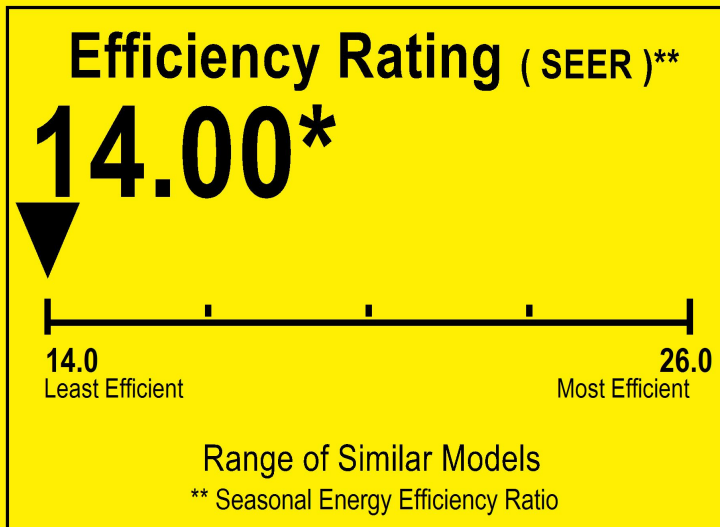

U.S. Government

Federal law prohibits removal of this label before consumer purchase.

ENERGYGUIDE

Central Air Conditioner
Cooling Only
Split System

ROYALTON
Model 4AC16L60P-50

For energy cost info, visit
productinfo.energy.gov

* Your air conditioner's efficiency rating may be better depending on the coil your contractor installs.

Notice

Federal law allow this unit to be installed in all U.S. states and territories.

Energy Efficiency Ratio(EER): The installed system's minimum EER is 11.70.